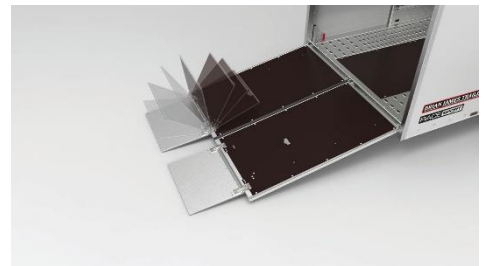

Coastmac

TRAILERS

MODEL: Race Sport Car Transporter 3t

BRIAN JAMES TRAILERS

MECHANICAL BRAKED 3000KG ATM

- ATM – 3000Kg
- TARE – 1,080Kg
- Carrying Capacity – 1,920Kg
- Deck space – 5m x 2m
- Gullwing Doors
- Daylight Roof
- Twin Rear Ramp System
- Rear Stabilizer Legs
- ALKO Independent Rubber Suspension
- Multiple Tie Down Point
- New Tyres (spare included)
- H/D Jockey Wheel
- Licensed*