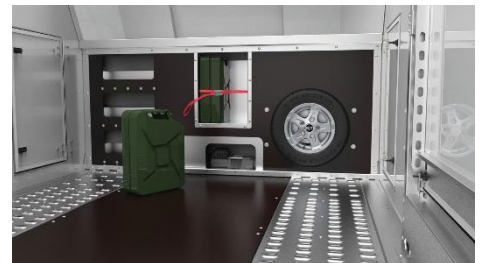

Coastmac

TRAILERS

MODEL: Race Sport Car Transporter 3t

BRIAN JAMES TRAILERS

MECHANICAL BRAKED 3000KG ATM

- ATM – 3000Kg
- TARE – 1,080Kg
- Carrying Capacity – 1,920Kg
- Deck space – 5m x 2m
- Gullwing Doors
- Daylight Roof
- Twin Rear Ramp System
- Rear Stabilizer Legs
- ALKO Independent Rubber Suspension
- Multiple Tie Down Point
- New Tyres (spare included)
- H/D Jockey Wheel
- Licensed*